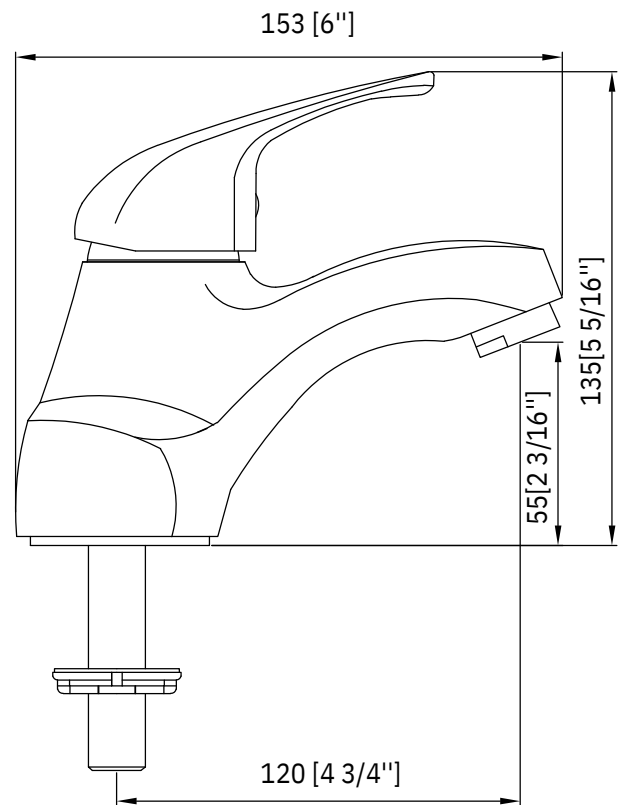

- Four Inch

Codes/Standards

- ADA Compliant

6140 Ulmerton Road Clearwater, FL 33760
Phone: (727) 388-9895
Fax: (727) 362-1281

For the most current Specification Sheet, go to www.pelicansinks.com

PL-8104

Cascade Series
Bathroom Faucet

Technical Information

All product dimensions are nominal

Spout Length: 4 3/4"

Spout Height: 2 3/16"

Overall Height: 5 5/16"

Flow Rate: 1.5 gal/min (5.7 l/min)

Pressure: 60 psi (4.1 bar)

Valve Body: Lead Free Brass