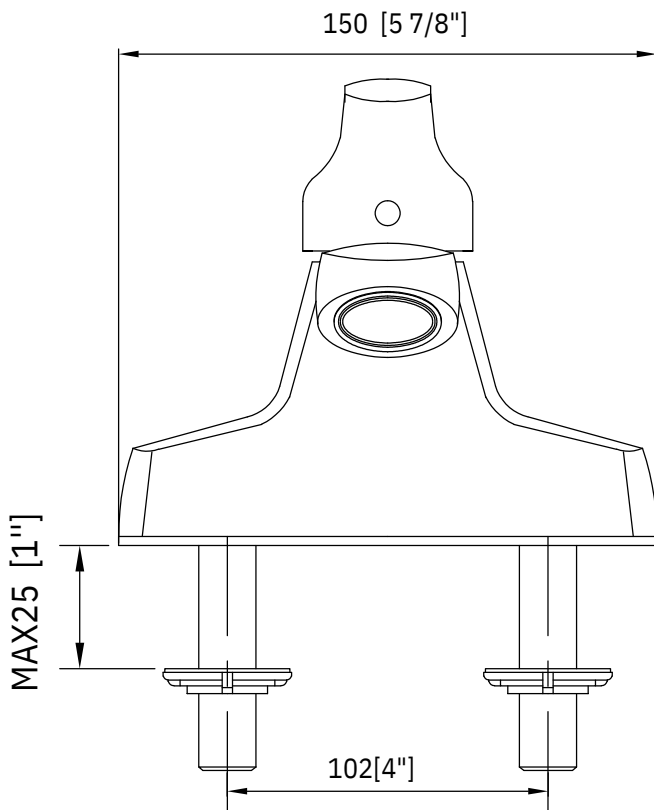

PL-8104

Cascade Series
Bathroom Faucet

Features

- Single Lever Handle Allows for Both On/Off Activation
- Ceramic Disc Valves Exceed Industry Longevity Standards for a Lifetime of Durable Performance
- 1.5 gal/min (5.7 l/min) Maximum Flow Rate [Max at 60 psi (4.1 bar)]
- Hot/Cold Indexing on Handle
- Flexible Supplies for Simplified Installation

- Four Inch

Codes/Standards

- ADA Compliant

6140 Ulmerton Road Clearwater, FL 33760
Phone: (727) 388-9895
Fax: (727) 362-1281

For the most current Specification Sheet, go to www.pelicansinks.com

PL-8104

Cascade Series
Bathroom Faucet

Technical Information

All product dimensions are nominal

Spout Length: 4 3/4"

Spout Height: 2 3/16"

Overall Height: 5 5/16"

Flow Rate: 1.5 gal/min (5.7 l/min)

Pressure: 60 psi (4.1 bar)

Valve Body: Lead Free Brass